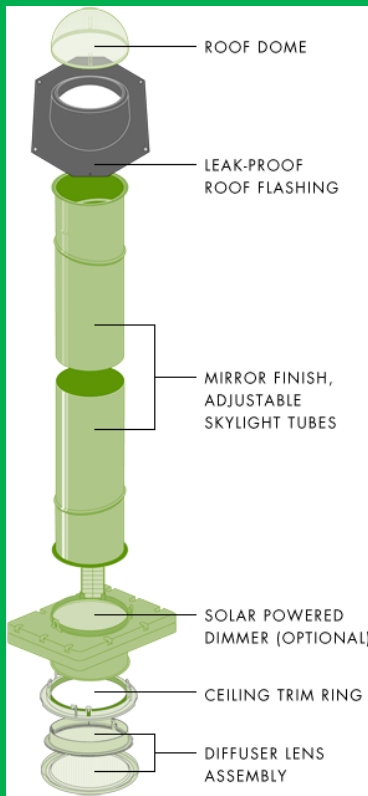

ALTERNATIVE ENERGY SOLUTION FOR THE 21st CENTURY

**NATURAL LIGHT TUBULAR SKYLIGHTS BRIGTEN YOUR
HOME, OFFICE AND WAREHOUSE**

Tubular Skylight are ideal for bringing natural light to small and large spaces.